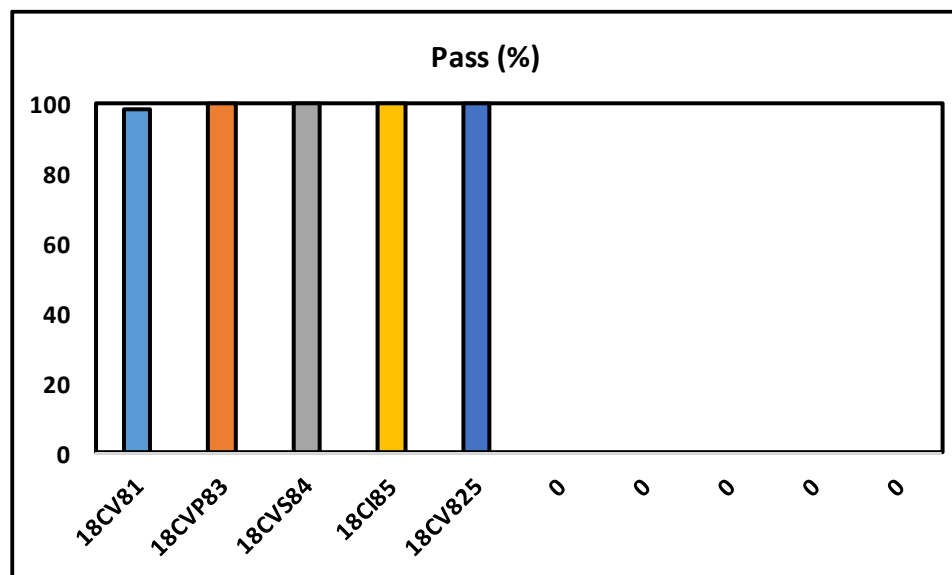

RESULT ANALYSIS OF 8th SEMESTER “A SECTION OF 2020-24 BATCH

Sl. No.	Course Code	Course Instructor	Total Strength	Appeared	Pass (P)	Fail (F)	Absent (A)	Pass (%)	Fail (%)	Absent (%)
1	18CV81	Sri.Satish G N	63	61	60	1	1	98.36	1.64	1.59
2	18CVP83	Sri.Nidarshana D P & Sri.Supreeth P	63	62	62	0	1	100	0	1.59
3	18CVS84	Sri.Nidarshana D P & Sri.Supreeth P	63	63	63	0	0	100	0	0
4	18CI85	Sri.Nidarshana D P & Sri.Supreeth P	63	60	60	0	3	100	0	4.76
5	18CV825	Sri.Supreeth	63	61	61	0	2	100	0	3.17

RESULT ANALYSIS OF 8th SEMESTER “B SECTION OF 2020-24 BATCH

Sl. No.	Course Code	Course Instructor	Total Strength	Appeared	Pass (P)	Fail (F)	Absent (A)	Pass (%)	Fail (%)	Absent (%)
1	18CV81	Sri.Nidarshana D P	64	64	63	1	0	98.44	1.56	0
2	18CVP83	Sri.Nidarshana D P & Sri.Supreeth P	64	64	64	0	0	100	0	0
3	18CVS84	Sri.Nidarshana D P & Sri.Supreeth P	64	64	64	0	0	100	0	0
4	18CI85	Sri.Nidarshana D P & Sri.Supreeth P	64	64	64	0	0	100	0	0
5	18CV825	Smt.Arptha D.J	64	64	64	0	0	100	0	0